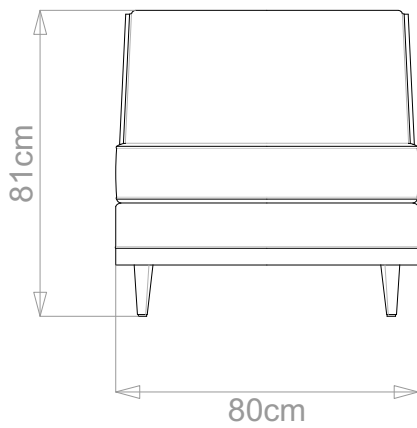

## COSS ARMCHAIR

	WIDTH (cm)	DEPTH (cm)	HEIGHT (cm)	SEAT HEIGHT (cm)	PLAIN FABRIC (m)	PATTERN (m)	LEATHER (sqm)
STANDARD	80	86	81	45	5	6	7.5
BESPOKE SIZE	Please contact us via email: info@bespokesofalondon.co.uk / phone: +44 (0) 2077369900						