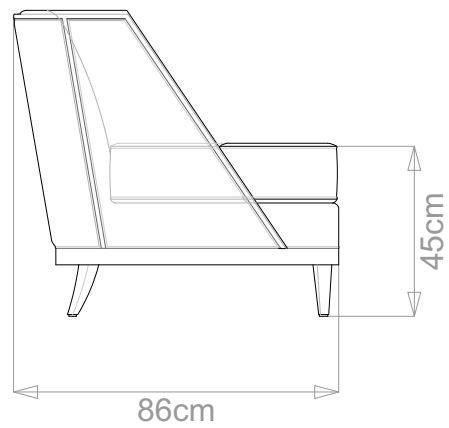

## COSS ARMCHAIR

	WIDTH (cm)	DEPTH (cm)	HEIGHT (cm)	SEAT HEIGHT (cm)	PLAIN FABRIC (m)	PATTERN (m)	LEATHER (sqm)
STANDARD	80	86	81	45	5	6	7.5
BESPOKE SIZE	Please contact us via email: info@bespokesofalondon.co.uk / phone: +44 (0) 2077369900						