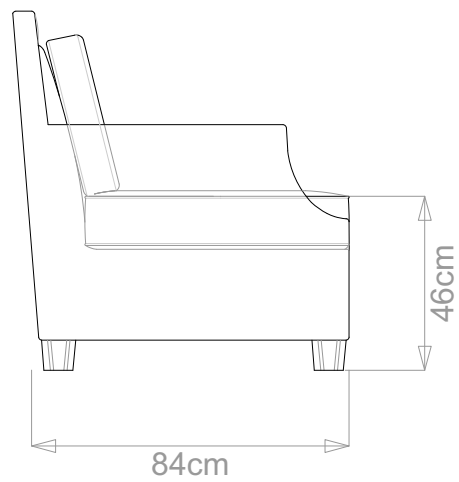

BESPOKE SOFA

LONDON

info@bespokesofalondon.co.uk | www.bespokesofalondon.com

DOHA ARMCHAIR

	WIDTH (cm)	DEPTH (cm)	HEIGHT (cm)	SEAT HEIGHT (cm)	PLAIN FABRIC (m)	PATTERN (m)	LEATHER (sqm)
STANDARD	86	84	95	46	7	8.4	9.8
BESPOKE SIZE	Please contact us via email: info@bespokesofalondon.co.uk / phone: +44 (0) 2077369900						