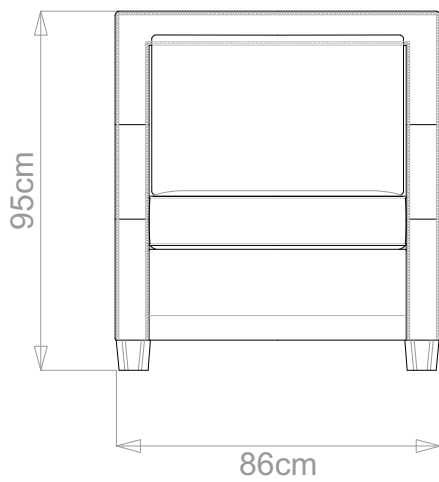

BESPOKE SOFA

LONDON

info@bespokesofalondon.co.uk | www.bespokesofalondon.com

DOHA ARMCHAIR

	WIDTH (cm)	DEPTH (cm)	HEIGHT (cm)	SEAT HEIGHT (cm)	PLAIN FABRIC (m)	PATTERN (m)	LEATHER (sqm)
STANDARD	86	84	95	46	7	8.4	9.8
BESPOKE SIZE	Please contact us via email: info@bespokesofalondon.co.uk / phone: +44 (0) 2077369900						