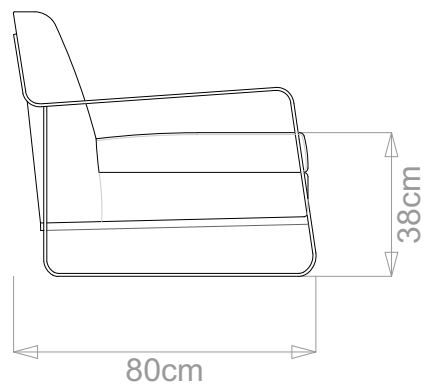

BESPOKE SOFA LONDON

info@bespokesofalondon.co.uk | www.bespokesofalondon.com

DUMANI ARMCHAIR

	WIDTH (cm)	DEPTH (cm)	HEIGHT (cm)	SEAT HEIGHT (cm)	PLAIN FABRIC (m)	PATTERN (m)	LEATHER (sqm)
STANDARD	69	80	70	38	3.5	4.2	5.2
BESPOKE SIZE	Please contact us via email: info@bespokesofalondon.co.uk / phone: +44 (0) 2077369900						