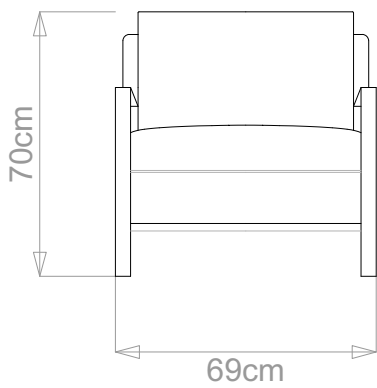

BESPOKE SOFA LONDON

info@bespokesofalondon.co.uk | www.bespokesofalondon.com

DUMANI ARMCHAIR

	WIDTH (cm)	DEPTH (cm)	HEIGHT (cm)	SEAT HEIGHT (cm)	PLAIN FABRIC (m)	PATTERN (m)	LEATHER (sqm)
STANDARD	69	80	70	38	3.5	4.2	5.2
BESPOKE SIZE	Please contact us via email: info@bespokesofalondon.co.uk / phone: +44 (0) 2077369900						