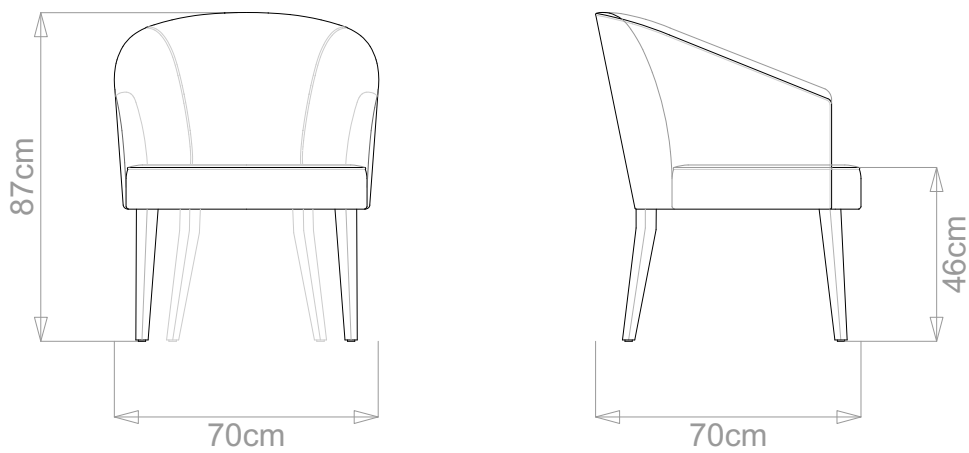

BESPOKE SOFA
LONDON

info@bespokesofalondon.co.uk | www.bespokesofalondon.com

DARLINGTON ARMCHAIR

	WIDTH (cm)	DEPTH (cm)	HEIGHT (cm)	SEAT HEIGHT (cm)	PLAIN FABRIC (m)	PATTERN (m)	LEATHER (sqm)
STANDARD	70	70	87	46	3.5	4.2	4.9
BESPOKE SIZE	Please contact us via email: info@bespokesofalondon.co.uk / phone: +44 (0) 2077369900						