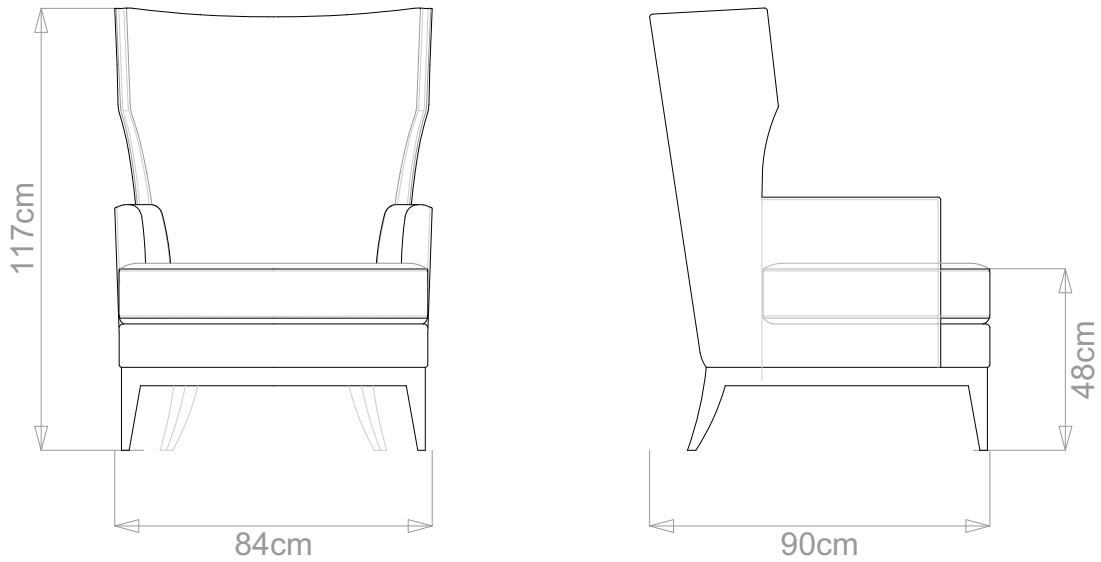

BESPOKE SOFA LONDON

info@bespokesofalondon.co.uk | www.bespokesofalondon.com

DELUX ARMCHAIR

	WIDTH (cm)	DEPTH (cm)	HEIGHT (cm)	SEAT HEIGHT (cm)	PLAIN FABRIC (m)	PATTERN (m)	LEATHER (sqm)
STANDARD	84	90	117	48	8	9.6	11.2
BESPOKE SIZE	Please contact us via email: info@bespokesofalondon.co.uk / phone: +44 (0) 2077369900						