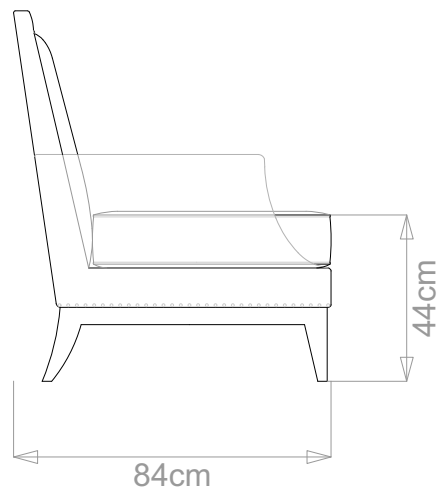

## ECUADOR ARMCHAIR

	WIDTH (cm)	DEPTH (cm)	HEIGHT (cm)	SEAT HEIGHT (cm)	PLAIN FABRIC (m)	PATTERN (m)	LEATHER (sqm)
STANDARD	75	84	98	44	7	8.4	9.8
BESPOKE SIZE	Please contact us via email: info@bespokesofalondon.co.uk / phone: +44 (0) 2077369900						