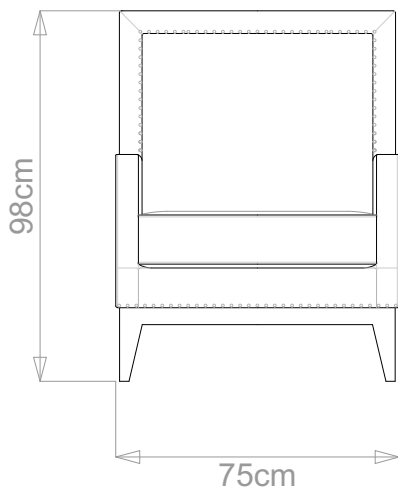

## ECUADOR ARMCHAIR

	WIDTH (cm)	DEPTH (cm)	HEIGHT (cm)	SEAT HEIGHT (cm)	PLAIN FABRIC (m)	PATTERN (m)	LEATHER (sqm)
STANDARD	75	84	98	44	7	8.4	9.8
BESPOKE SIZE	Please contact us via email: info@bespokesofalondon.co.uk / phone: +44 (0) 2077369900						