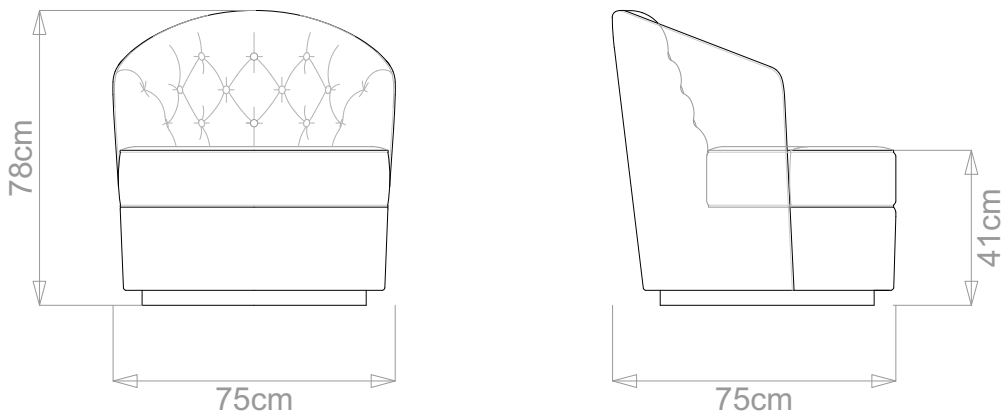

## FELICE ARMCHAIR

	WIDTH (cm)	DEPTH (cm)	HEIGHT (cm)	SEAT HEIGHT (cm)	PLAIN FABRIC (m)	PATTERN (m)	LEATHER (sqm)
STANDARD	75	75	78	41	5	6	7
BESPOKE SIZE	Please contact us via email: info@bespokesofalondon.co.uk / phone: +44 (0) 2077369900						