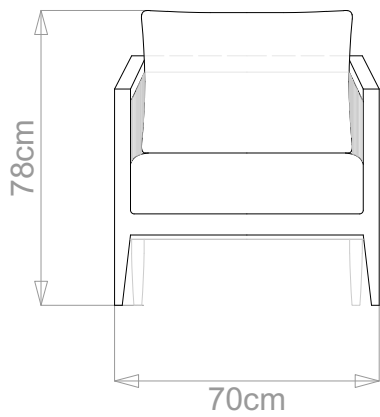

BESPOKE SOFA
LONDON

info@bespokesofalondon.co.uk | www.bespokesofalondon.com

GRIMALDI ARMCHAIR

	WIDTH (cm)	DEPTH (cm)	HEIGHT (cm)	SEAT HEIGHT (cm)	PLAIN FABRIC (m)	PATTERN (m)	LEATHER (sqm)	Cord Detail (m)
STANDARD	75	85	78	41	3m	3.6	4.2	30
BESPOKE SIZE	Please contact us via email: info@bespokesofalondon.co.uk / phone: +44 (0) 2077369900							