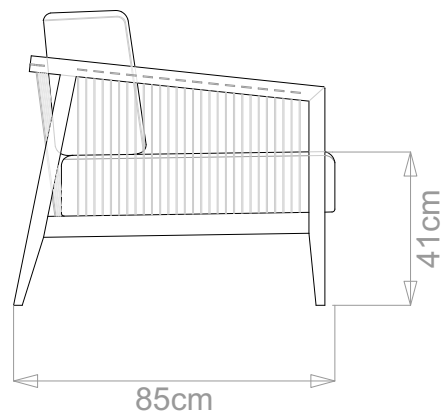

BESPOKE SOFA
LONDON

info@bespokesofalondon.co.uk | www.bespokesofalondon.com

GRIMALDI ARMCHAIR

	WIDTH (cm)	DEPTH (cm)	HEIGHT (cm)	SEAT HEIGHT (cm)	PLAIN FABRIC (m)	PATTERN (m)	LEATHER (sqm)	Cord Detail (m)
STANDARD	75	85	78	41	3m	3.6	4.2	30
BESPOKE SIZE	Please contact us via email: info@bespokesofalondon.co.uk / phone: +44 (0) 2077369900							