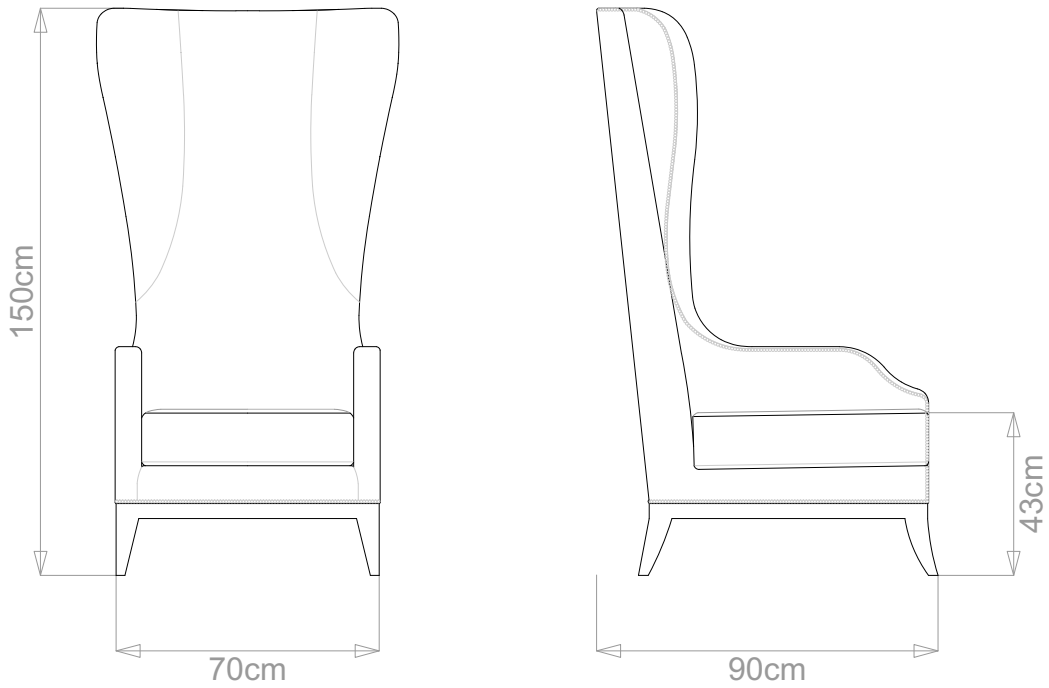

BESPOKE SOFA

LONDON

info@bespokesofalondon.co.uk | www.bespokesofalondon.com

GUINEVERE ARMCHAIR

	WIDTH (cm)	DEPTH (cm)	HEIGHT (cm)	SEAT HEIGHT (cm)	PLAIN FABRIC (m)	PATTERN (m)	LEATHER (sqm)
STANDARD	70	90	150	43	8	9.6	11.2
BESPOKE SIZE	Please contact us via email: info@bespokesofalondon.co.uk / phone: +44 (0) 2077369900						