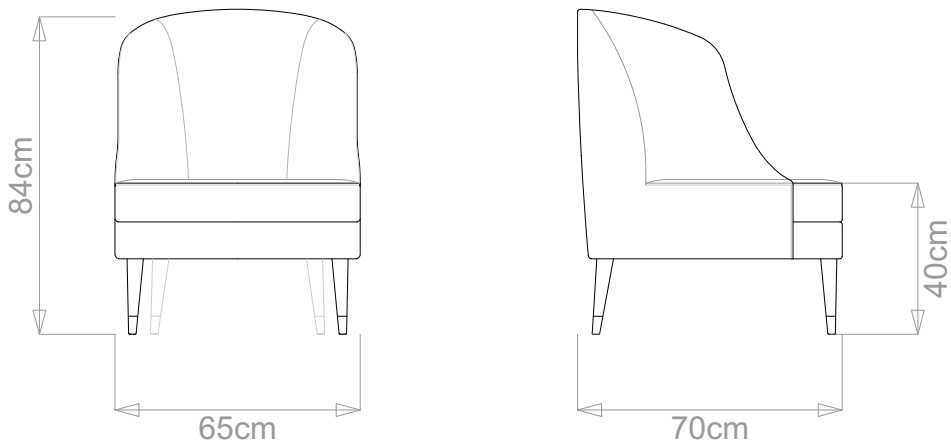

BESPOKE SOFA

LONDON

info@bespokesofalondon.co.uk | www.bespokesofalondon.com

HOUSTON ARMCHAIR

	WIDTH (cm)	DEPTH (cm)	HEIGHT (cm)	SEAT HEIGHT (cm)	PLAIN FABRIC (m)	PATTERN (m)	LEATHER (sqm)
STANDARD	65	70	86	40	4.5	5.4	6.8
BESPOKE SIZE	Please contact us via email: info@bespokesofalondon.co.uk / phone: +44 (0) 2077369900						