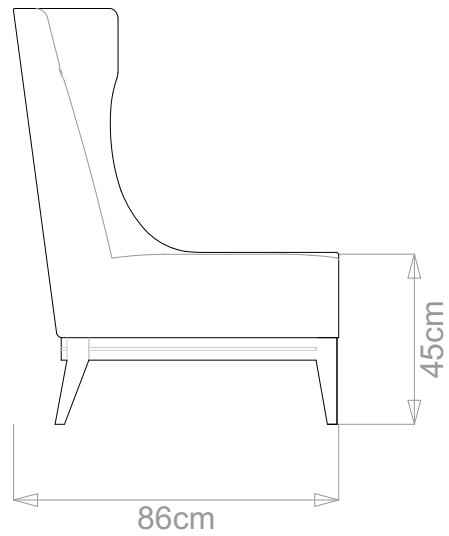

BESPOKE SOFA

LONDON

info@bespokesofalondon.co.uk | www.bespokesofalondon.com

LACOMBE ARMCHAIR

	WIDTH (cm)	DEPTH (cm)	HEIGHT (cm)	SEAT HEIGHT (cm)	PLAIN FABRIC (m)	PATTERN (m)	LEATHER (sqm)
STANDARD	76	86	110	45	6	7.2	8.4
BESPOKE SIZE	Please contact us via email: info@bespokesofalondon.co.uk / phone: +44 (0) 2077369900						