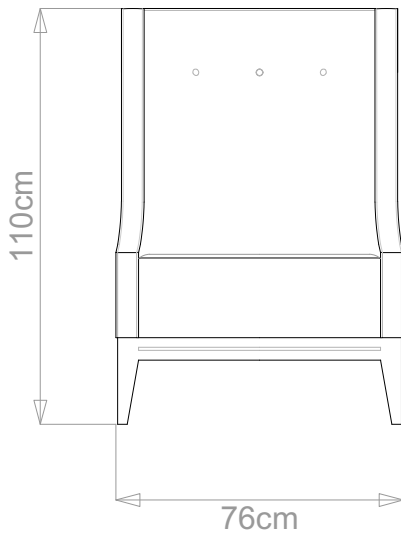

BESPOKE SOFA

LONDON

info@bespokesofalondon.co.uk | www.bespokesofalondon.com

LACOMBE ARMCHAIR

	WIDTH (cm)	DEPTH (cm)	HEIGHT (cm)	SEAT HEIGHT (cm)	PLAIN FABRIC (m)	PATTERN (m)	LEATHER (sqm)
STANDARD	76	86	110	45	6	7.2	8.4
BESPOKE SIZE	Please contact us via email: info@bespokesofalondon.co.uk / phone: +44 (0) 2077369900						