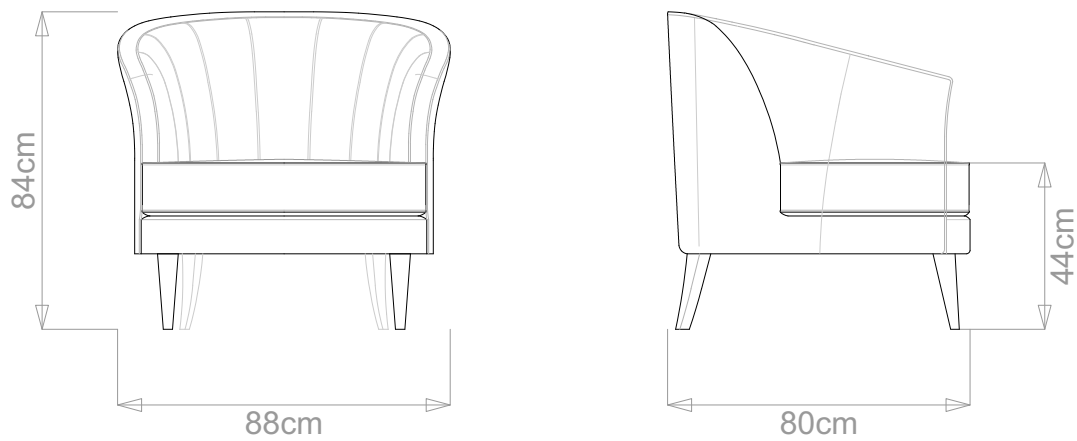

BESPOKE SOFA

LONDON

info@bespokesofalondon.co.uk | www.bespokesofalondon.com

LUMA ARMCHAIR

	WIDTH (cm)	DEPTH (cm)	HEIGHT (cm)	SEAT HEIGHT (cm)	PLAIN FABRIC (m)	PATTERN (m)	LEATHER (sqm)
STANDARD	88	80	84	44	6	7.2	8.4
BESPOKE SIZE	Please contact us via email: info@bespokesofalondon.co.uk / phone: +44 (0) 2077369900						