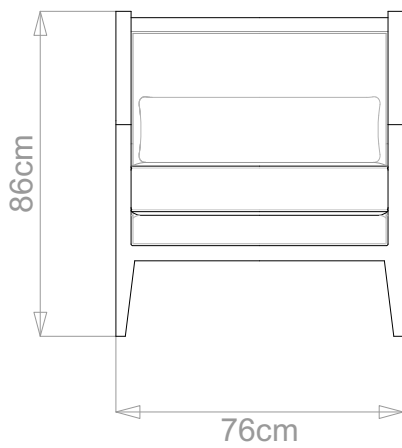

BESPOKE SOFA

LONDON

info@bespokesofalondon.co.uk | www.bespokesofalondon.com

MONDRANI ARMCHAIR

	WIDTH (cm)	DEPTH (cm)	HEIGHT (cm)	SEAT HEIGHT (cm)	PLAIN FABRIC (m)	PATTERN (m)	LEATHER (sqm)
STANDARD	76	86	86	45	7	8.4	9.8
BESPOKE SIZE	Please contact us via email: info@bespokesofalondon.co.uk / phone: +44 (0) 2077369900						