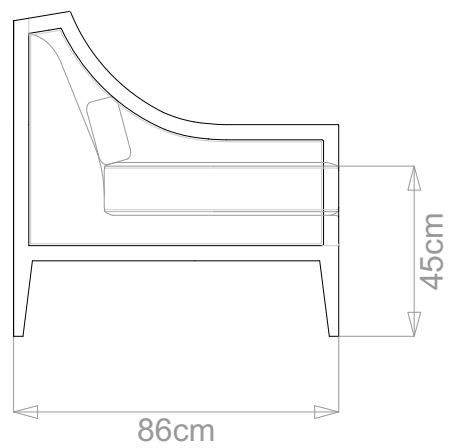

BESPOKE SOFA

LONDON

info@bespokesofalondon.co.uk | www.bespokesofalondon.com

MONDRANI ARMCHAIR

	WIDTH (cm)	DEPTH (cm)	HEIGHT (cm)	SEAT HEIGHT (cm)	PLAIN FABRIC (m)	PATTERN (m)	LEATHER (sqm)
STANDARD	76	86	86	45	7	8.4	9.8
BESPOKE SIZE	Please contact us via email: info@bespokesofalondon.co.uk / phone: +44 (0) 2077369900						