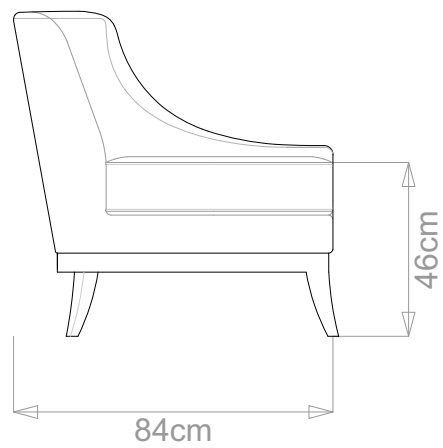

BESPOKE SOFA

LONDON

info@bespokesofalondon.co.uk | www.bespokesofalondon.com

PEARL ARMCHAIR

	WIDTH (cm)	DEPTH (cm)	HEIGHT (cm)	SEAT HEIGHT (cm)	PLAIN FABRIC (m)	PATTERN (m)	LEATHER (sqm)
STANDARD	73	84	86	46	5.5	6.6	7.7
BESPOKE SIZE	Please contact us via email: info@bespokesofalondon.co.uk / phone: +44 (0) 2077369900						