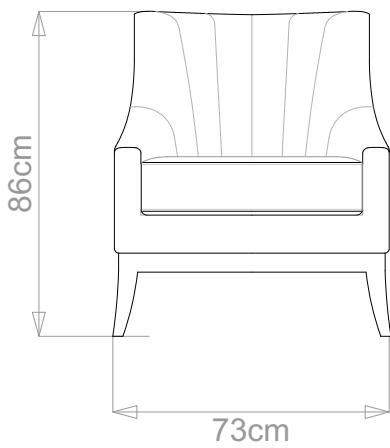

BESPOKE SOFA

LONDON

info@bespokesofalondon.co.uk | www.bespokesofalondon.com

PEARL ARMCHAIR

	WIDTH (cm)	DEPTH (cm)	HEIGHT (cm)	SEAT HEIGHT (cm)	PLAIN FABRIC (m)	PATTERN (m)	LEATHER (sqm)
STANDARD	73	84	86	46	5.5	6.6	7.7
BESPOKE SIZE	Please contact us via email: info@bespokesofalondon.co.uk / phone: +44 (0) 2077369900						