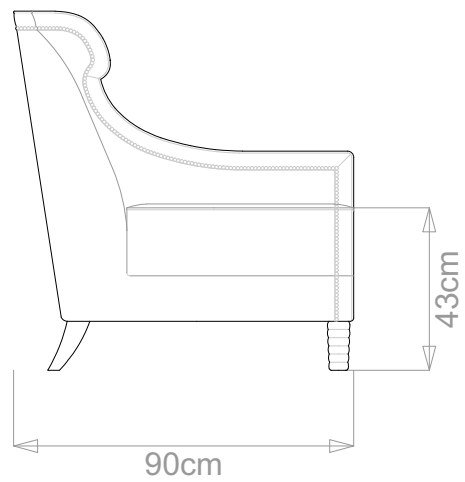

BESPOKE SOFA

LONDON

info@bespokesofalondon.co.uk | www.bespokesofalondon.com

POSEIDON ARMCHAIR

	WIDTH (cm)	DEPTH (cm)	HEIGHT (cm)	SEAT HEIGHT (cm)	PLAIN FABRIC (m)	PATTERN (m)	LEATHER (sqm)
STANDARD	83	90	95	43	7.5	9	12
BESPOKE SIZE	Please contact us via email: info@bespokesofalondon.co.uk / phone: +44 (0) 2077369900						