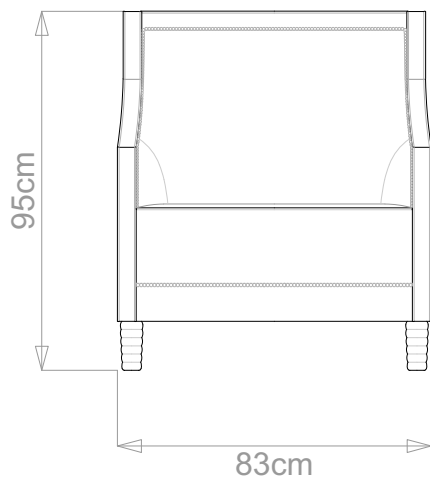

BESPOKE SOFA

LONDON

info@bespokesofalondon.co.uk | www.bespokesofalondon.com

POSEIDON ARMCHAIR

	WIDTH (cm)	DEPTH (cm)	HEIGHT (cm)	SEAT HEIGHT (cm)	PLAIN FABRIC (m)	PATTERN (m)	LEATHER (sqm)
STANDARD	83	90	95	43	7.5	9	12
BESPOKE SIZE	Please contact us via email: info@bespokesofalondon.co.uk / phone: +44 (0) 2077369900						