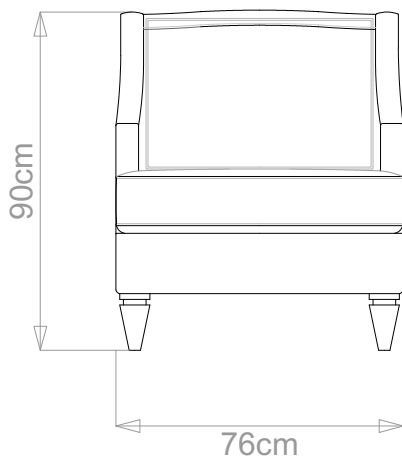

BESPOKE SOFA

LONDON

info@bespokesofalondon.co.uk | www.bespokesofalondon.com

PRAGUE ARMCHAIR

	WIDTH (cm)	DEPTH (cm)	HEIGHT (cm)	SEAT HEIGHT (cm)	PLAIN FABRIC (m)	PATTERN (m)	LEATHER (sqm)
STANDARD	76	86	90	46	6	7.2	9
BESPOKE SIZE	Please contact us via email: info@bespokesofalondon.co.uk / phone: +44 (0) 2077369900						