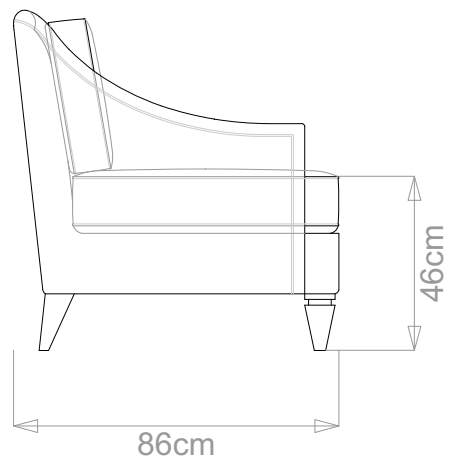

BESPOKE SOFA

LONDON

info@bespokesofalondon.co.uk | www.bespokesofalondon.com

PRAGUE ARMCHAIR

	WIDTH (cm)	DEPTH (cm)	HEIGHT (cm)	SEAT HEIGHT (cm)	PLAIN FABRIC (m)	PATTERN (m)	LEATHER (sqm)
STANDARD	76	86	90	46	6	7.2	9
BESPOKE SIZE	Please contact us via email: info@bespokesofalondon.co.uk / phone: +44 (0) 2077369900						