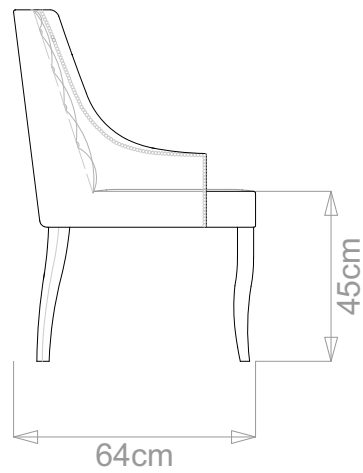

BESPOKE SOFA

LONDON

info@bespokesofalondon.co.uk | www.bespokesofalondon.com

VLAD ARMCHAIR

	WIDTH (cm)	DEPTH (cm)	HEIGHT (cm)	SEAT HEIGHT (cm)	PLAIN FABRIC (m)	PATTERN (m)	LEATHER (sqm)
STANDARD	64	64	93	45	3.5	4.2	4.9
BESPOKE SIZE	Please contact us via email: info@bespokesofalondon.co.uk / phone: +44 (0) 2077369900						