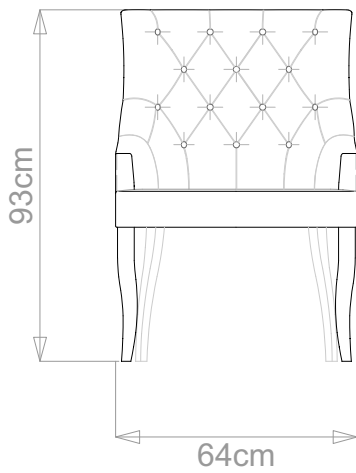

BESPOKE SOFA

LONDON

info@bespokesofalondon.co.uk | www.bespokesofalondon.com

VLAD ARMCHAIR

	WIDTH (cm)	DEPTH (cm)	HEIGHT (cm)	SEAT HEIGHT (cm)	PLAIN FABRIC (m)	PATTERN (m)	LEATHER (sqm)
STANDARD	64	64	93	45	3.5	4.2	4.9
BESPOKE SIZE	Please contact us via email: info@bespokesofalondon.co.uk / phone: +44 (0) 2077369900						