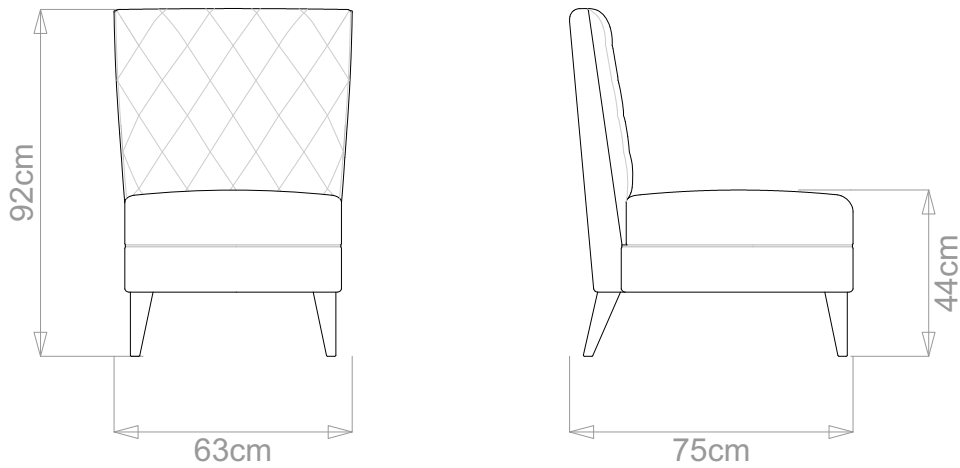

BESPOKE SOFA LONDON

info@bespokesofalondon.co.uk | www.bespokesofalondon.com

VANCE ARMCHAIR

	WIDTH (cm)	DEPTH (cm)	HEIGHT (cm)	SEAT HEIGHT (cm)	PLAIN FABRIC (m)	PATTERN (m)	LEATHER (sqm)
STANDARD	63	75	92	44	3.5	4.2	4.9
BESPOKE SIZE	Please contact us via email: info@bespokesofalondon.co.uk / phone: +44 (0) 2077369900						