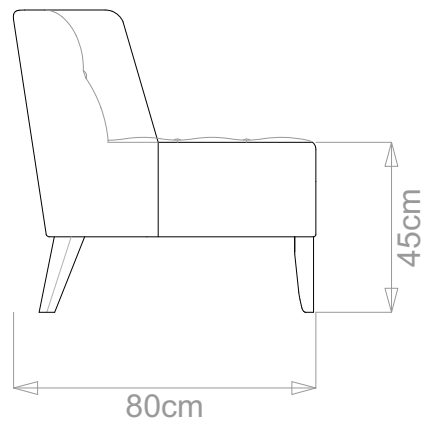

BESPOKE SOFA

LONDON

info@bespokesofalondon.co.uk | www.bespokesofalondon.com

ZOYA ARMCHAIR

	WIDTH (cm)	DEPTH (cm)	HEIGHT (cm)	SEAT HEIGHT (cm)	PLAIN FABRIC (m)	PATTERN (m)	LEATHER (sqm)
STANDARD	72	80	80	45	4	4.8	6
BESPOKE SIZE	Please contact us via email: info@bespokesofalondon.co.uk / phone: +44 (0) 2077369900						