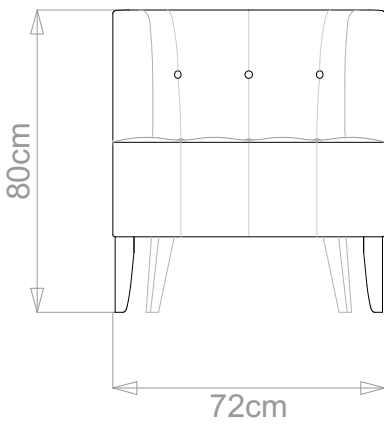

BESPOKE SOFA

LONDON

info@bespokesofalondon.co.uk | www.bespokesofalondon.com

ZOYA ARMCHAIR

	WIDTH (cm)	DEPTH (cm)	HEIGHT (cm)	SEAT HEIGHT (cm)	PLAIN FABRIC (m)	PATTERN (m)	LEATHER (sqm)
STANDARD	72	80	80	45	4	4.8	6
BESPOKE SIZE	Please contact us via email: info@bespokesofalondon.co.uk / phone: +44 (0) 2077369900						